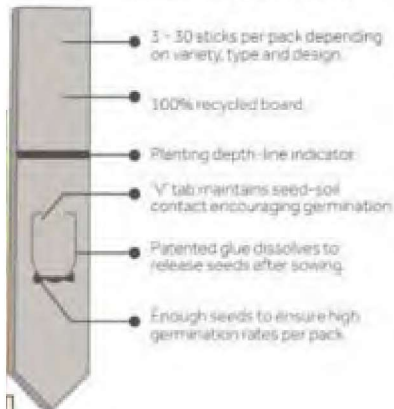

10x seed stick - with customized lay-out and seeds of choice

codice: 441703

Contenuto: 10x seed sticks, 1x customized full colour wrap around wrapping di cartoncino personalizzato standard.

Dimensione: 75 x 47 mm

Printing Carton wrap - standard design

Semi: herb mix, flower mix

What are Seedsticks?

Growing from seeds has never been easier

1 Break off a Seedstick

2 Push the pointed end into soil up to the depth line and water

3 Leave the stick in position as your new plant grows

Tipi e aree di personalizzazione suggeriti

- Etichetta digitale 75 x 38 mm
- Tampografia 30 x 20 mm
- Digital printing (UV) 30 x 20 mm

STANDARD POT 5cm