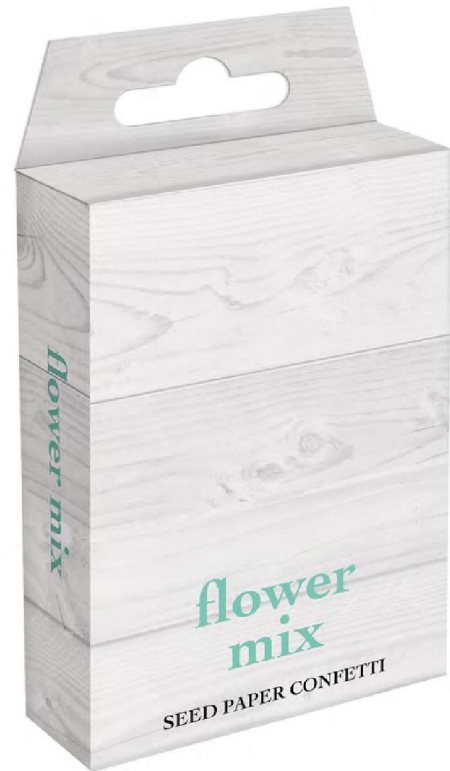

SEEDPAPER CONFETTI BOX

Seed paper confetti box

codice: 441407Flower Mix

Contenuto: 4 gram of seedpaper confetti (around 200 pcs) - full colour printed box

Dimensione: box 70 x 20 x 100mm seed paper 20mm diameter

Box - printed standard con area per personalizzazione
seed paper - 1 side full colour - 1 side white

Tipi e aree di personalizzazione suggeriti

- Etichetta digitale	70 x 65 mm
- Tampografia	60 x 55 mm
- Digital printing (UV)	60 x 55 mm